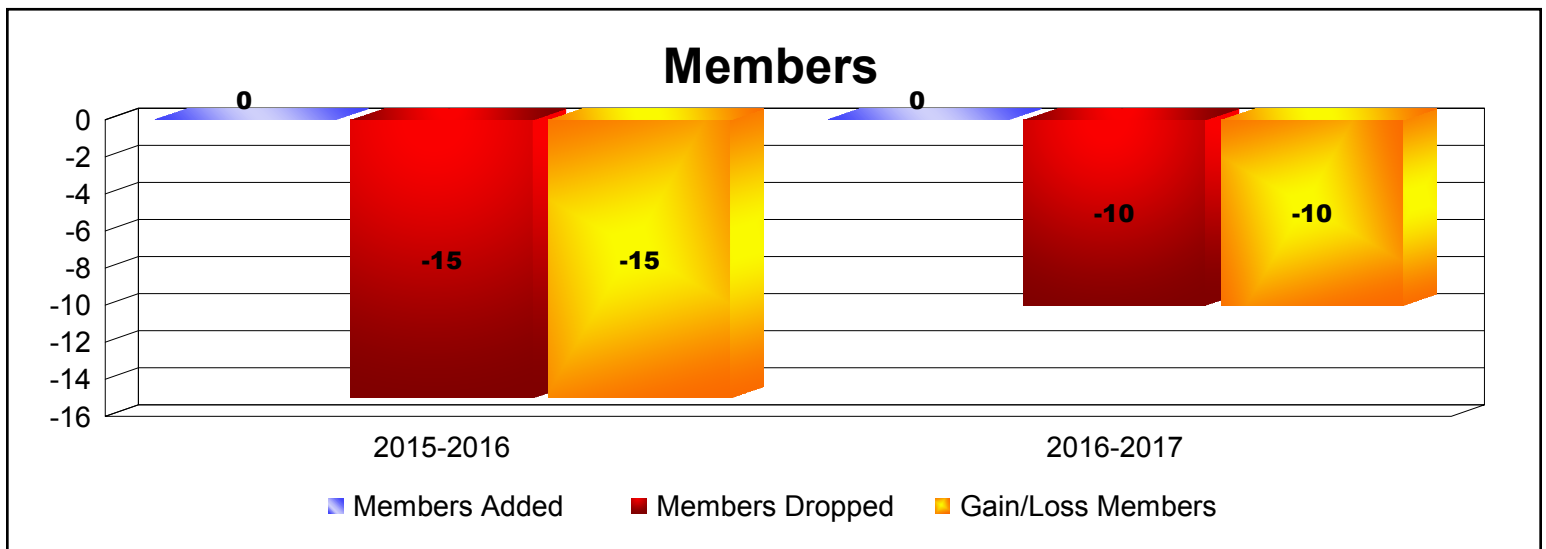

Year	New Clubs	Dropped Clubs	Gain/ Loss Clubs	New Members	Charter Members	Reinstate Members	Transfer Members	Total Member Added	Total Members Dropped	Gain/ Loss Members
2015-2016	0	-2	-2	0	0	0	0	0	-15	-15
2016-2017	0	-1	-1	0	0	0	0	0	-10	-10
Average	0	-2	-2	0	0	0	0	0	-13	-13

Year	New Clubs	Dropped Clubs	Gain/ Loss Clubs	New Members	Charter Members	Reinstate Members	Transfer Members	Total Member Added	Total Members Dropped	Gain/ Loss Members
2015-2016	1	0	1	135	30	5	25	195	-238	-43
2016-2017	0	0	0	142	2	7	25	176	-205	-29
2017-2018	1	-1	0	145	25	6	19	195	-251	-56
2018-2019	0	0	0	173	2	9	18	202	-176	26
2019-2020	0	0	0	68	1	3	3	75	-71	4
Average	0	0	0	133	12	6	18	169	-188	-20