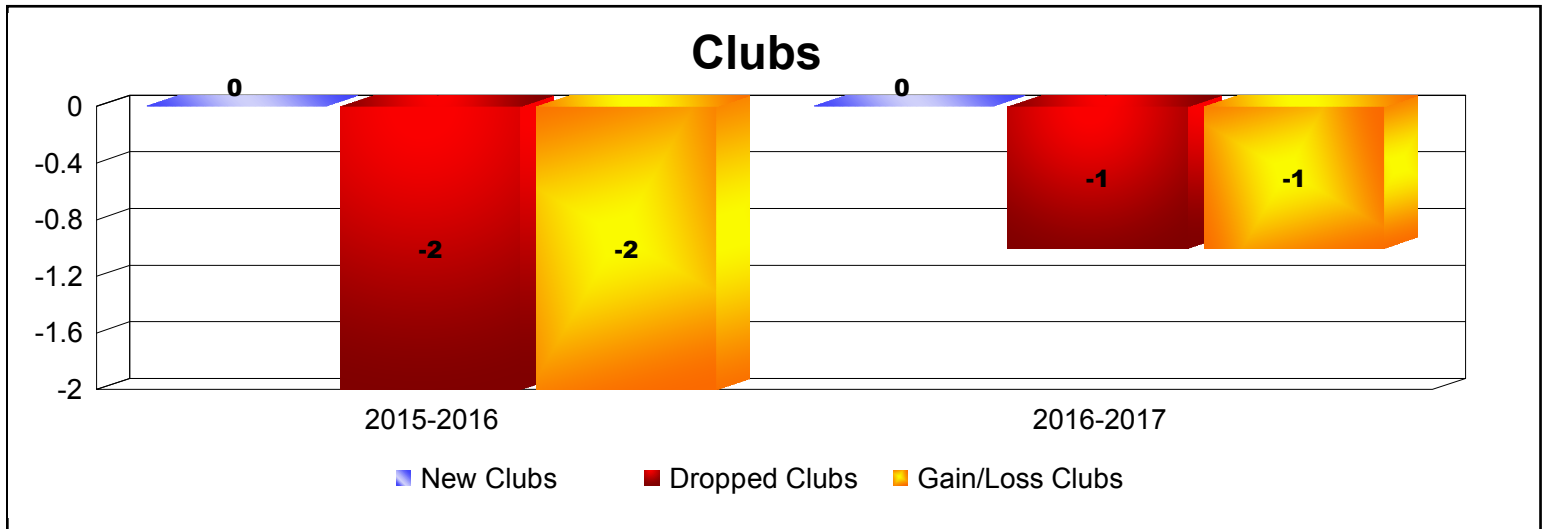

Year	New Clubs	Dropped Clubs	Gain/ Loss Clubs	New Members	Charter Members	Reinstate Members	Transfer Members	Total Member Added	Total Members Dropped	Gain/ Loss Members
2015-2016	0	-2	-2	0	0	0	0	0	-15	-15
2016-2017	0	-1	-1	0	0	0	0	0	-10	-10
Average	0	-2	-2	0	0	0	0	0	-13	-13

Year	New Clubs	Dropped Clubs	Gain/ Loss Clubs	New Members	Charter Members	Reinstate Members	Transfer Members	Total Member Added	Total Members Dropped	Gain/ Loss Members
2015-2016	1	0	1	135	30	5	25	195	-238	-43
2016-2017	0	0	0	142	2	7	25	176	-205	-29
2017-2018	1	-1	0	145	25	6	19	195	-251	-56
2018-2019	0	0	0	173	2	9	18	202	-176	26
2019-2020	0	0	0	68	1	3	3	75	-71	4
Average	0	0	0	133	12	6	18	169	-188	-20